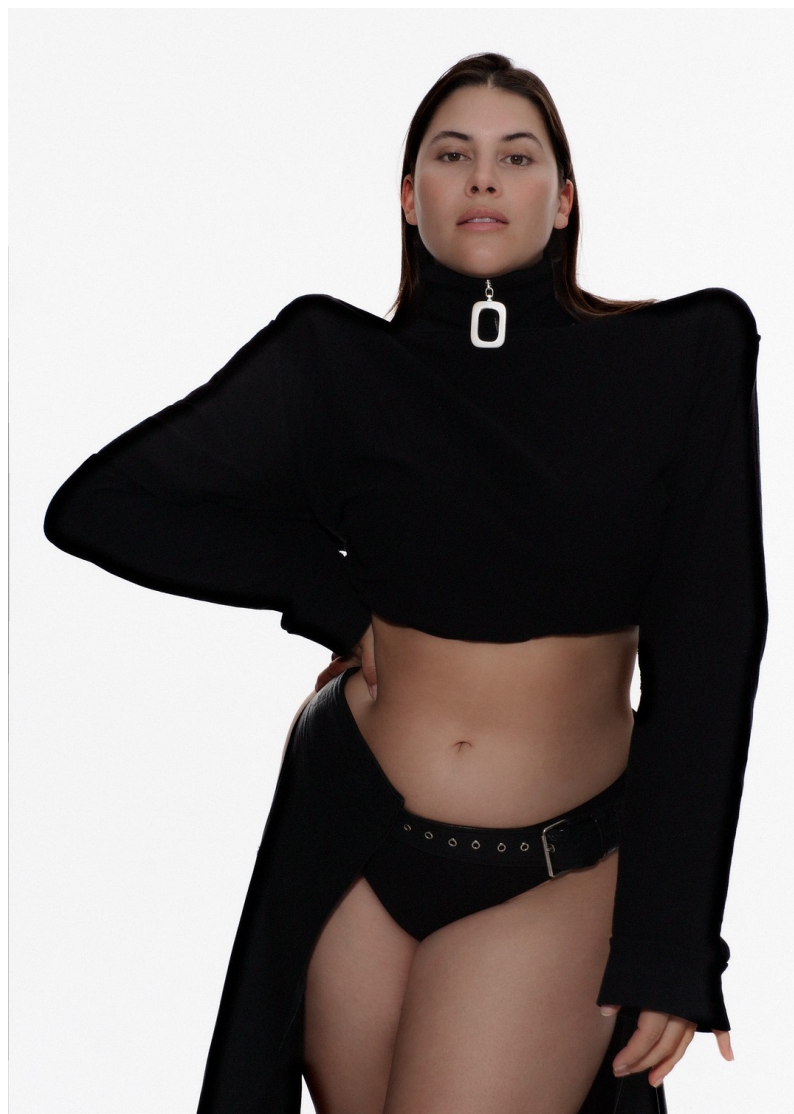

CÉLINE DENEFFLEH

height	5' 8½" 174
bust	39½" 100
waist	32" 81
dress	14-16 44-46
shoes	10 41
hair	brown
eyes	brown

Mega 

Mega Model Gallery
Eppendorfer Baum 39A
20249 Hamburg
women@megamodelgallery.com
men@megamodelgallery.com
www.megamodelgallery.com